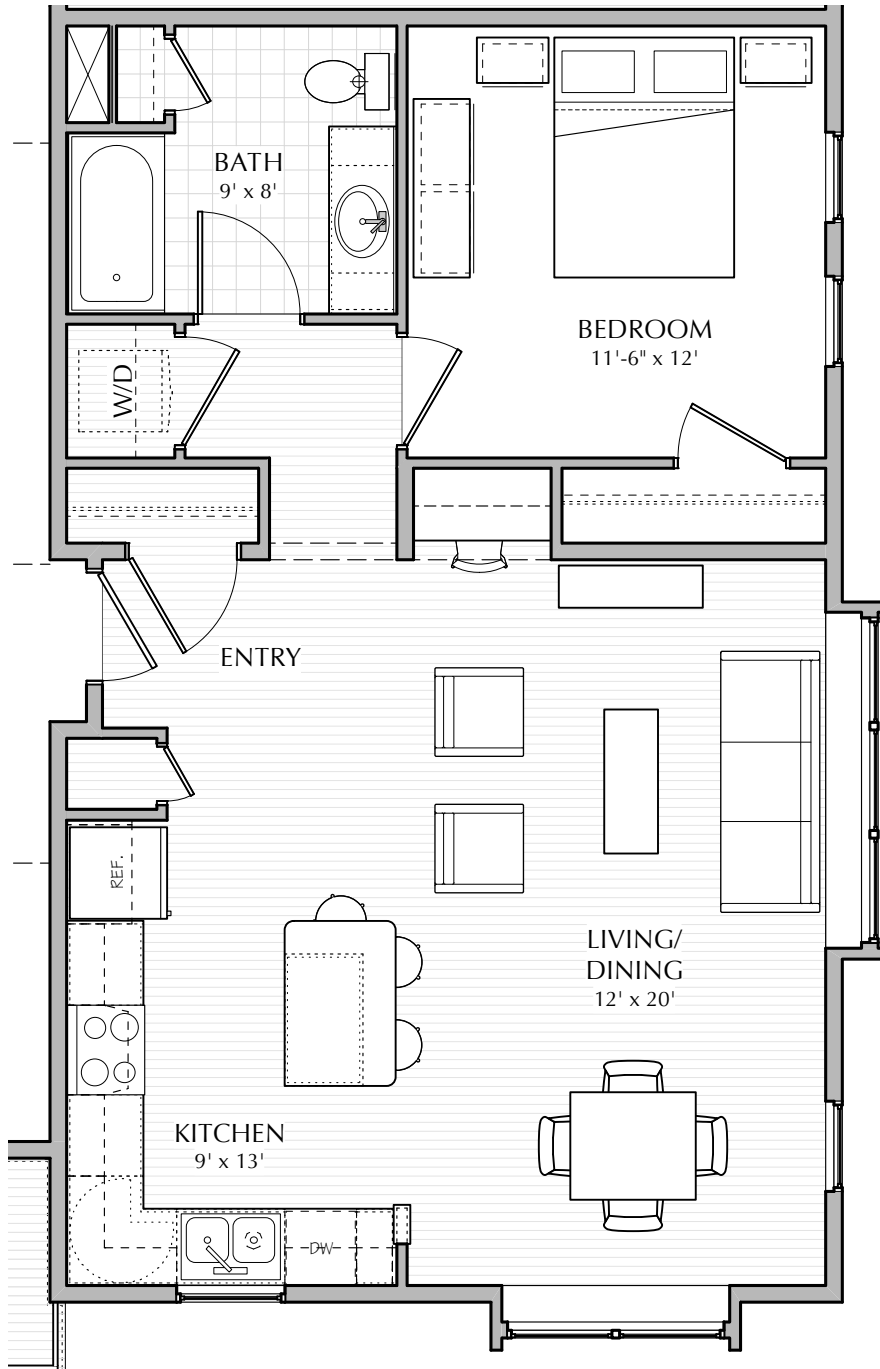

1 BEDROOM CORNER UNITS

(800 SF)

210, 310, 410;

202, 302, 402