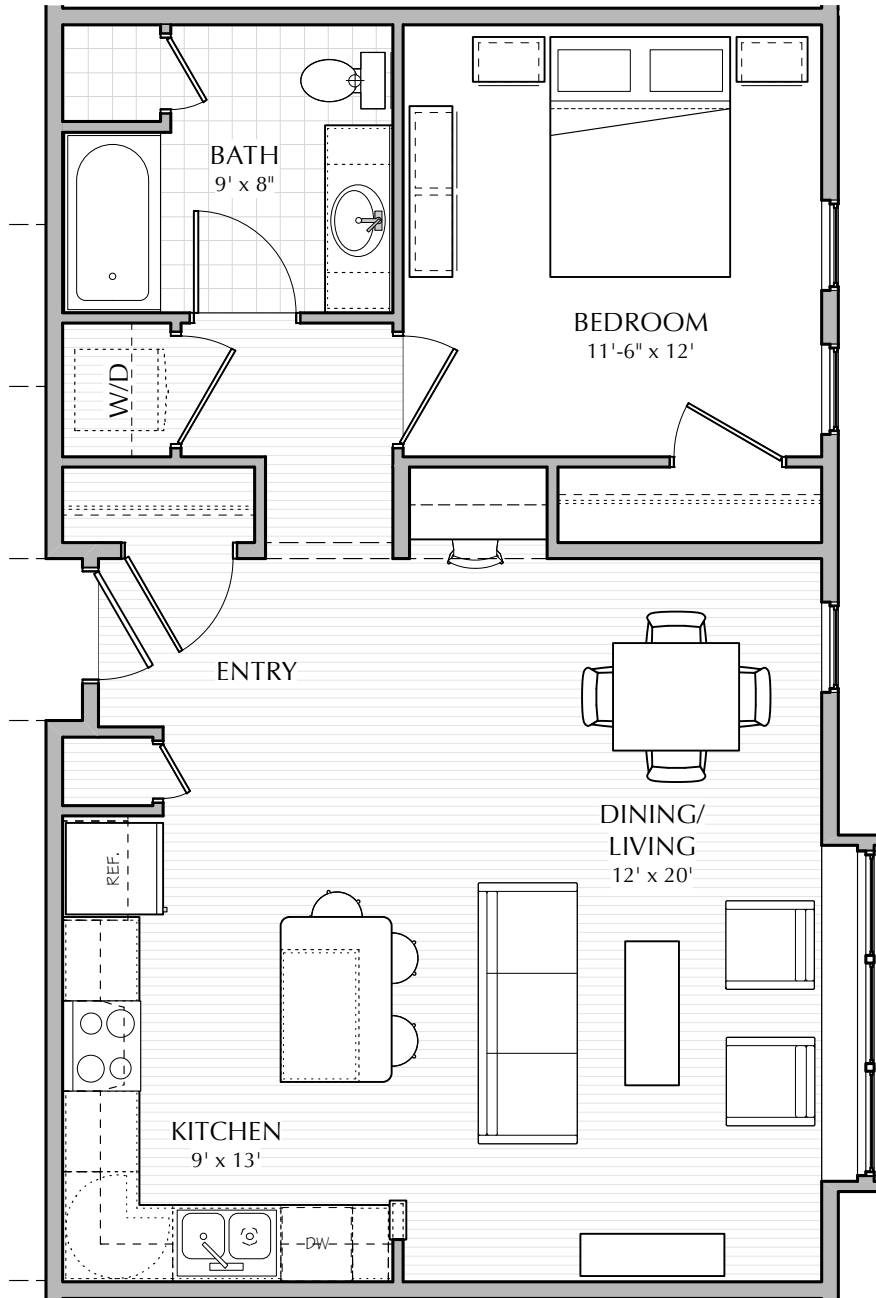

1 BEDROOM INTERIOR UNITS

(800 SF)

108, 110, 208, 308, 408;

102, 104, 204, 304, 404